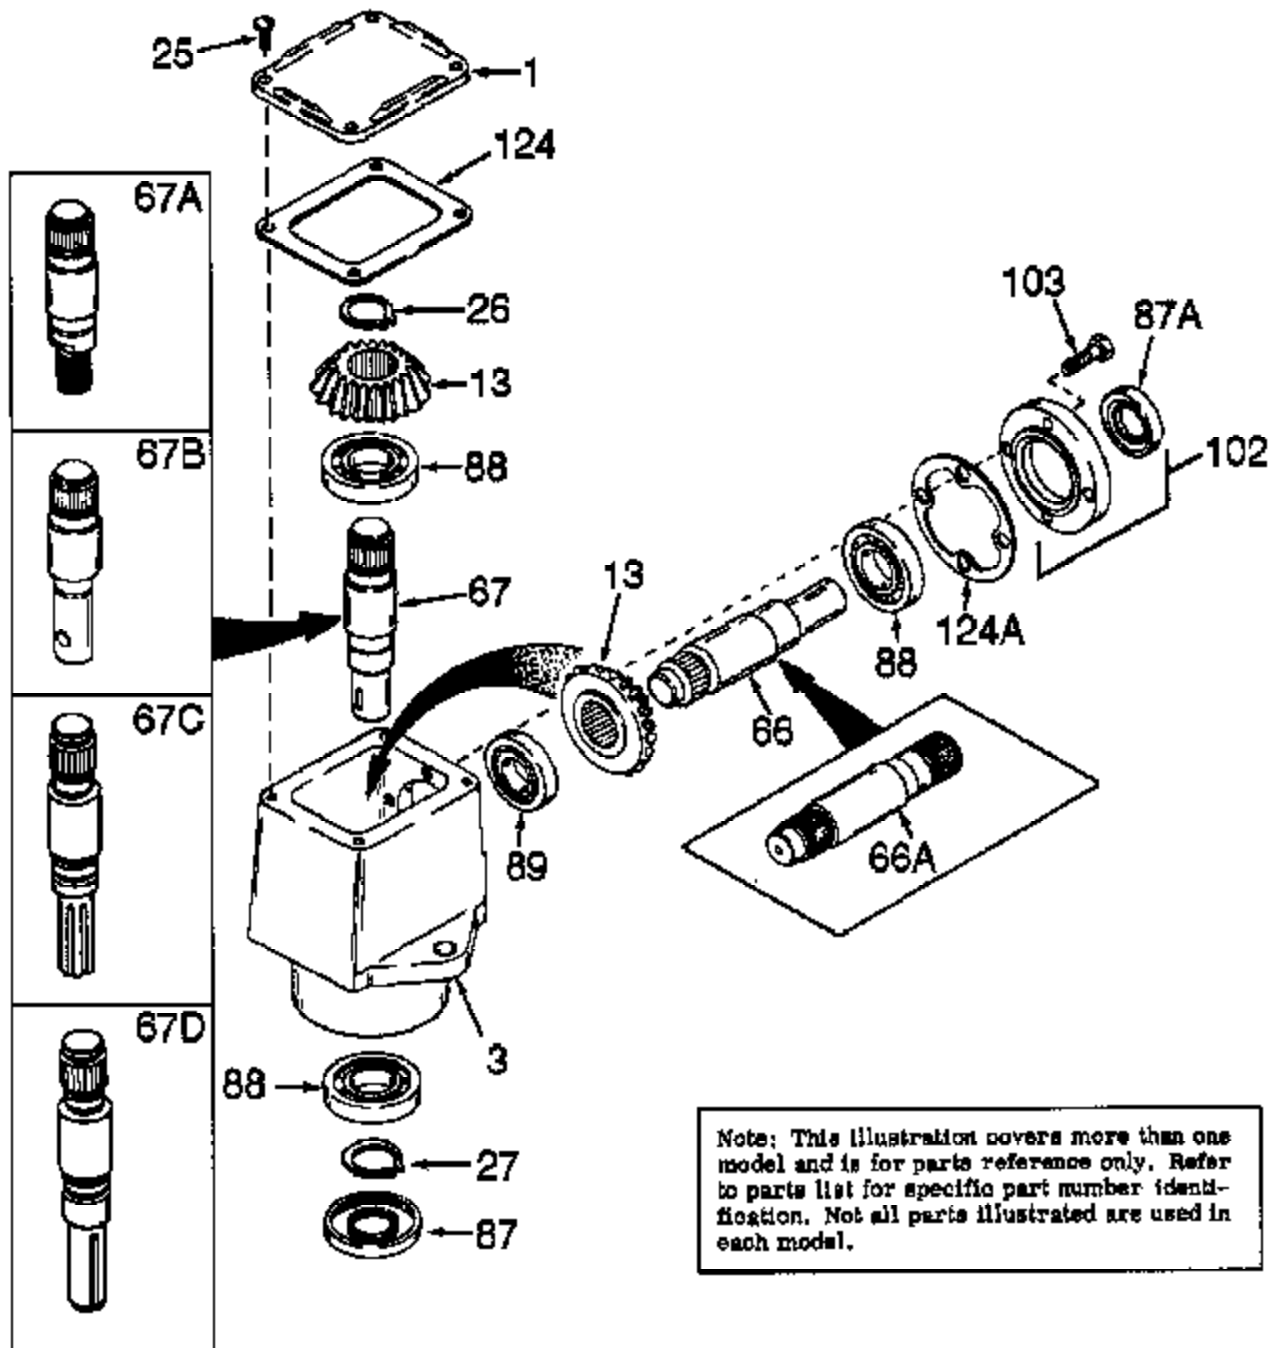

JOIST

SICHER IST DAS:
DAS ORIGINAL

**NOTE: PARTS NOT ILLUSTRATED
OR LISTED ARE SUPPLIED BY
EQUIPMENT MANUFACTURER.**

Note: This illustration covers more than one model and is for parts reference only. Refer to parts list for specific part number identification. Not all parts illustrated are used in each model.

Ref #	Part Number	Qty	Description
	794042		L.H. Head Assy (Incl. 1 thru 124A)
1	772035		Left Hand Cover
3	770026		Right Angle Drive Housing
13	778046		Miter Gear
25	792025		Screw, 10-24 x 1/2"
26	788018		Snap Ring
27	788019		Snap Ring
66	776041		Input Pinion Shaft
67A	776092		Output Shaft
87	788029		Oil Seal
87A	788031		Oil Seal
88	780034		Ball Bearing
89	780024		Ball Bearing
102	786029		Retainer Cap & Seal (Incl. 87A & 103)
103	792026		Screw, 1/4-20 x 7/8"
124A	788030B		Cap Gasket
124	788028		Cover Gasket

RAD-1844-P91 Page 2 of 2

Peerless